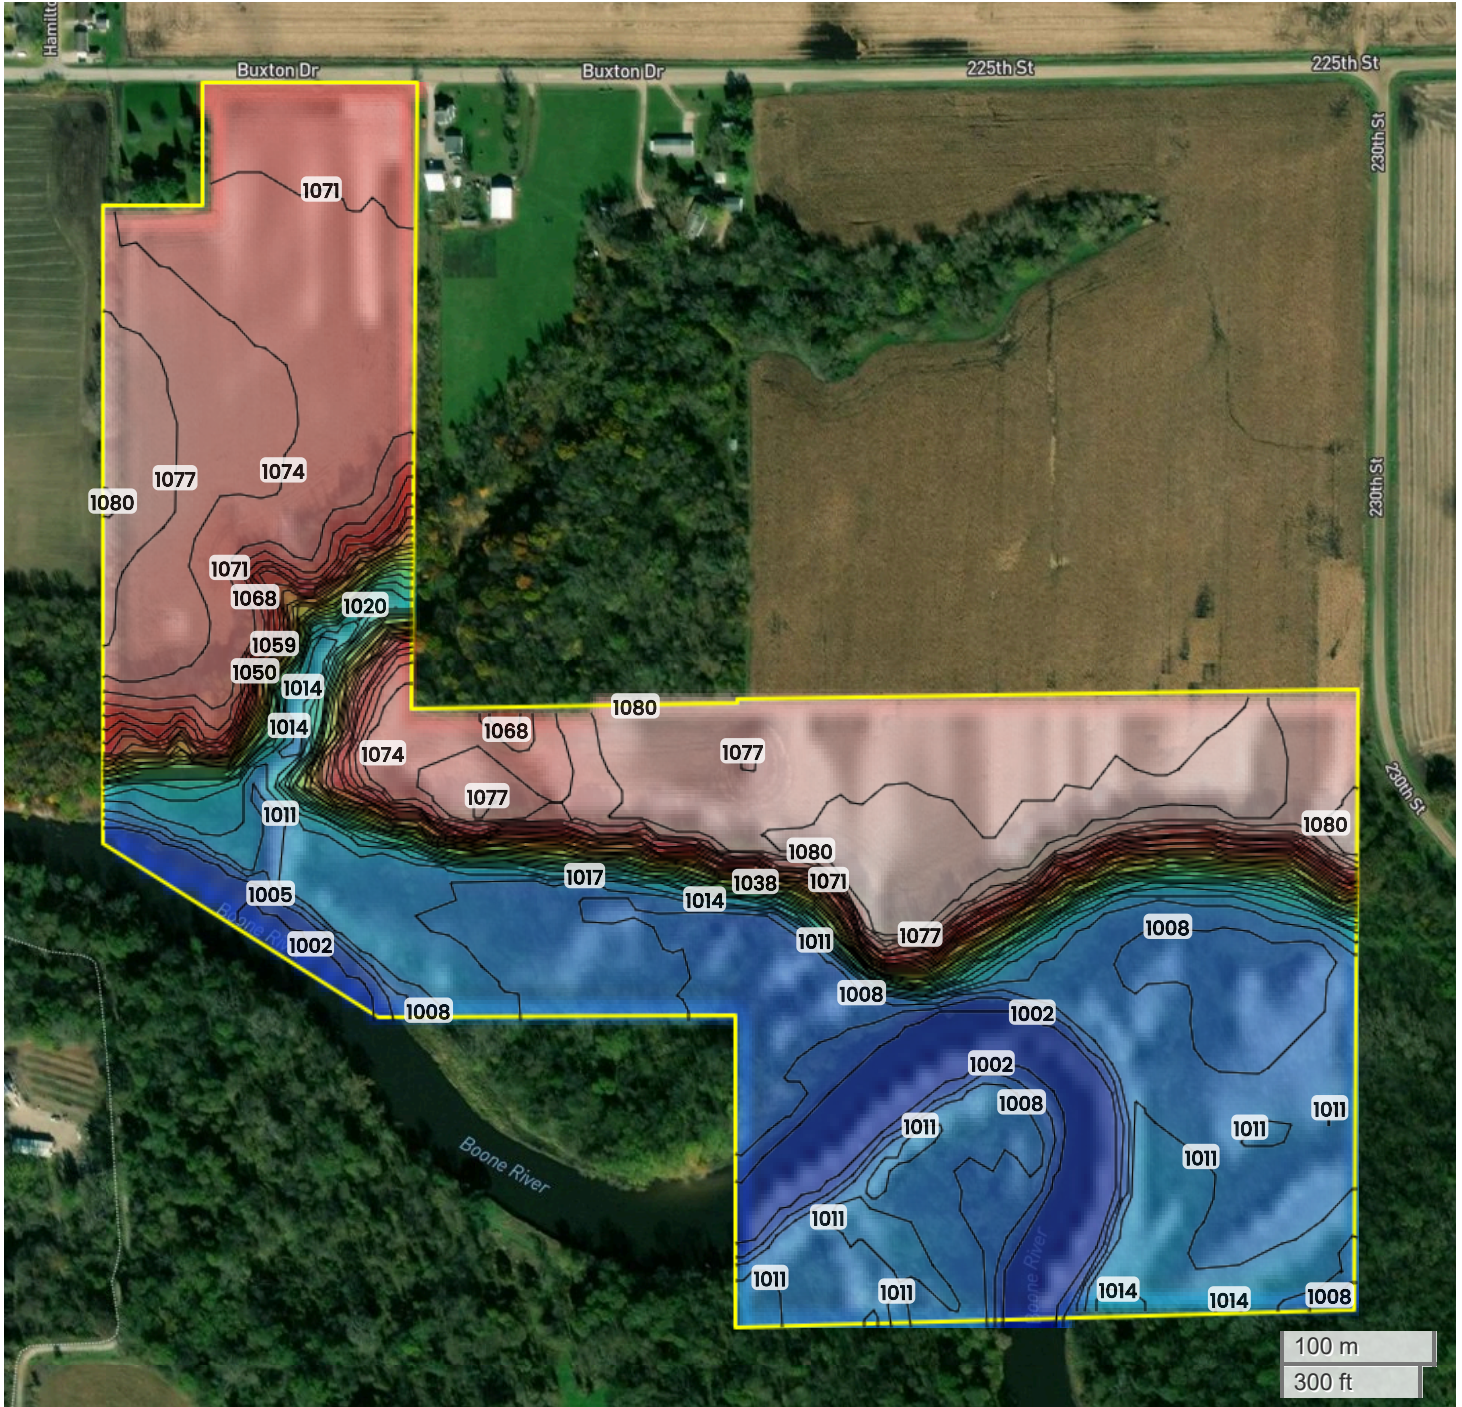

REVEIZ FARM - 75.68 ACRES

# TOPOGRAPHY

Center: 42.459677, -93.796407

06-88N-25W

Webster City city Township  
Hamilton County, IA

Source:	USGS 10m DEM
Interval(ft):	3
Max:	1080.0 ft
Min:	1002.0 ft
Range:	78.0 ft
Average:	1041.0 ft

FarmWorth, LLC makes no representations or warranties, express or implied, as to the accuracy of any information, data, numerical values, boundaries, or any other information generated through the use of FarmWorth.com. User is solely responsible for independently investigating and determining all information provided through FarmWorth.com prior to use and waives any and all claims against FarmWorth, LLC for any inaccuracies or inconsistencies in the information and/or data.